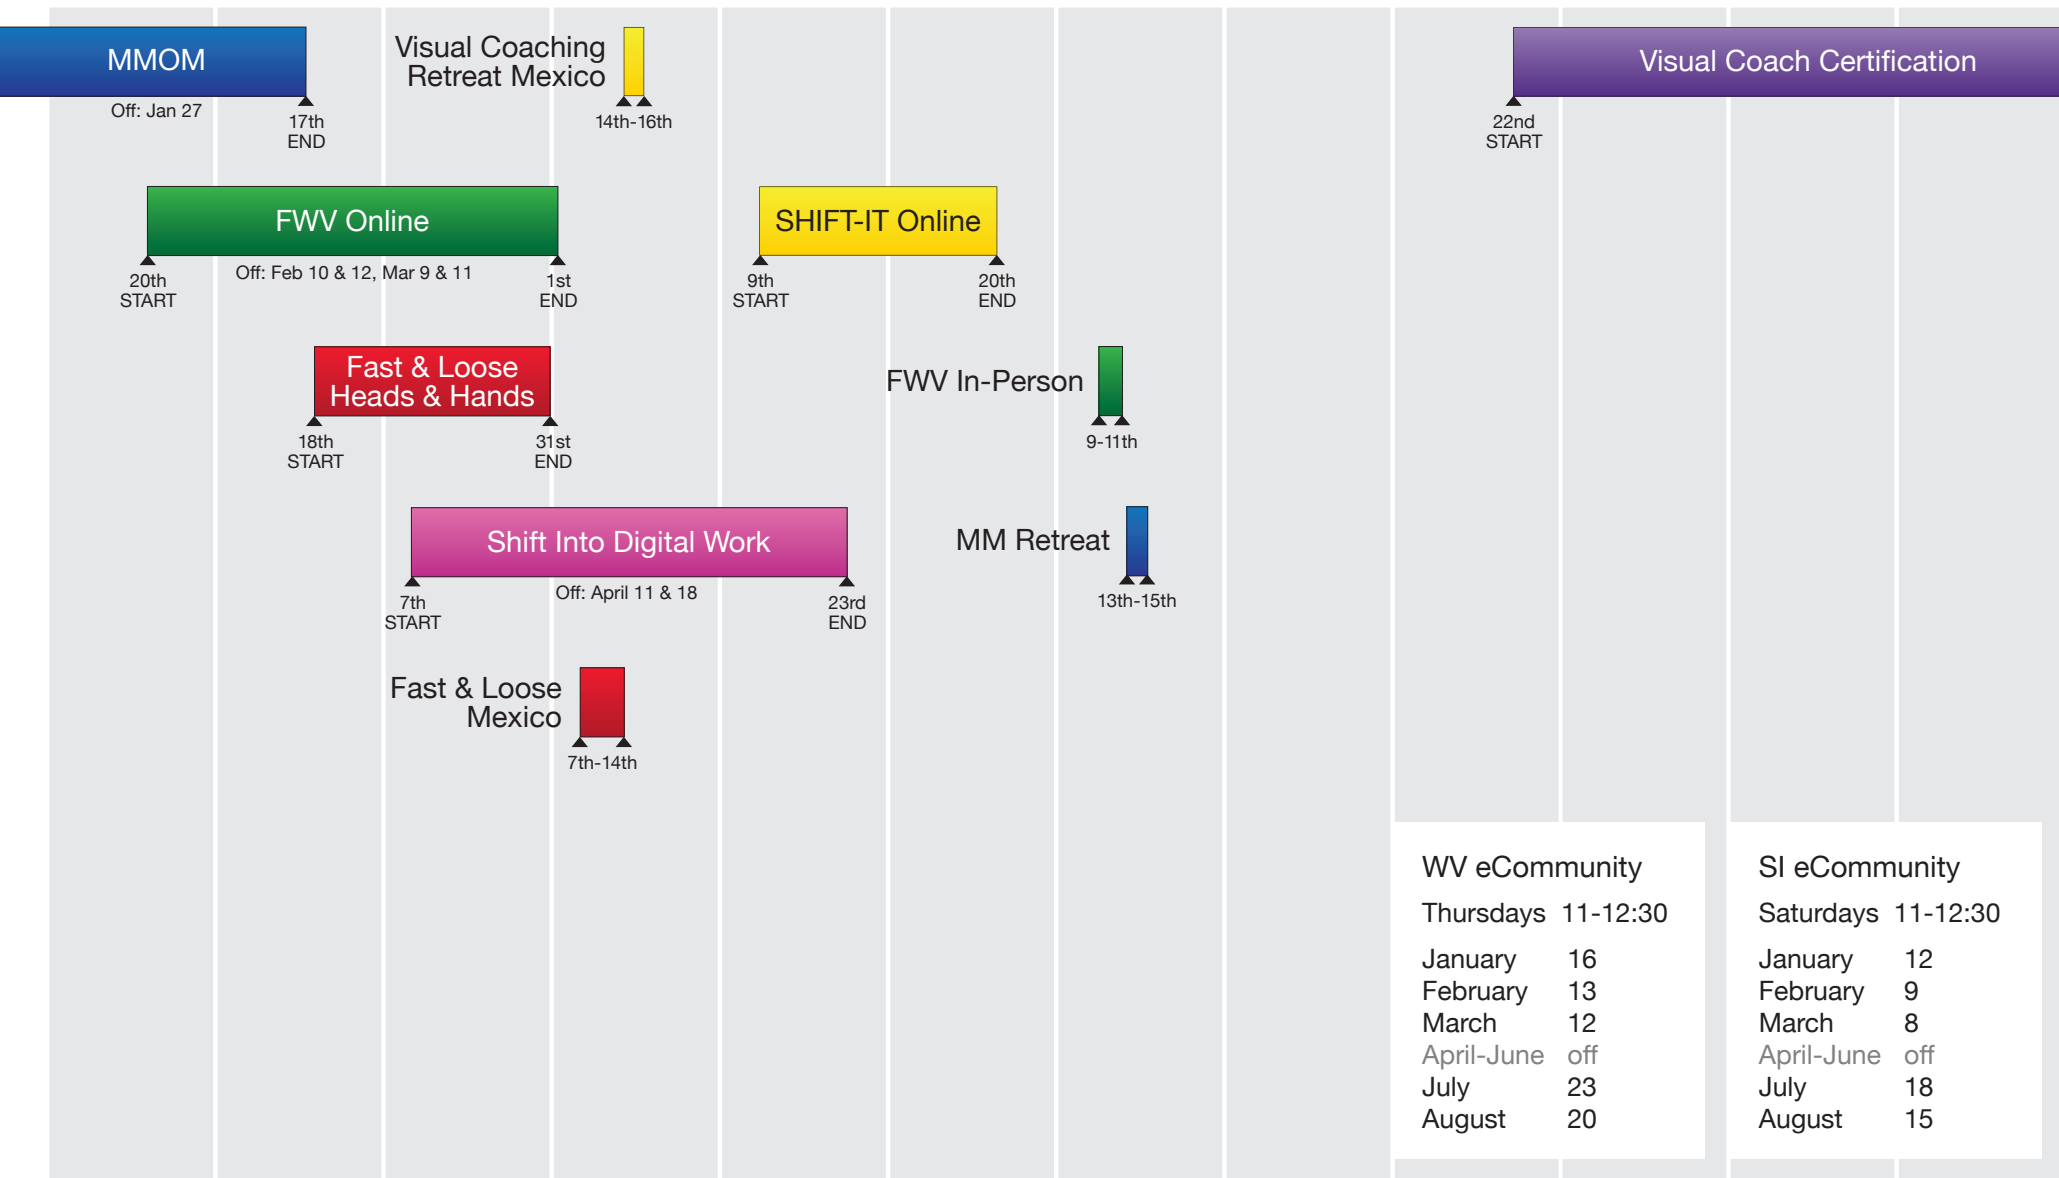

JAN FEB MAR APR MAY JUNE JULY AUG SEP OCT NOV DEC

WV eCommunity		SI eCommunity	
	Thursdays 11-12:30		Saturdays 11-12:30
January	16	January	12
February	13	February	9
March	12	March	8
April-June	off	April-June	off
July	23	July	18
August	20	August	15

- Drawing Techniques
- Magic Marker Programs
- Fundamentals of Working Visually
- SHIFT-IT Online
- Visual Coach Certification
- Working Digitally